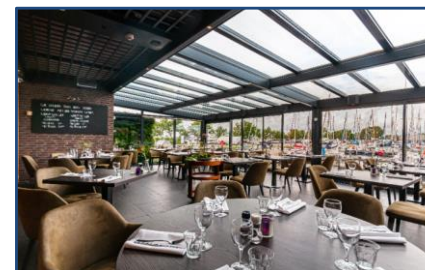

Follow us on Instagram
Iselmarlemmer

Follow us on Twitter
@iselmar

Like us on Facebook
sporthoteliselmar